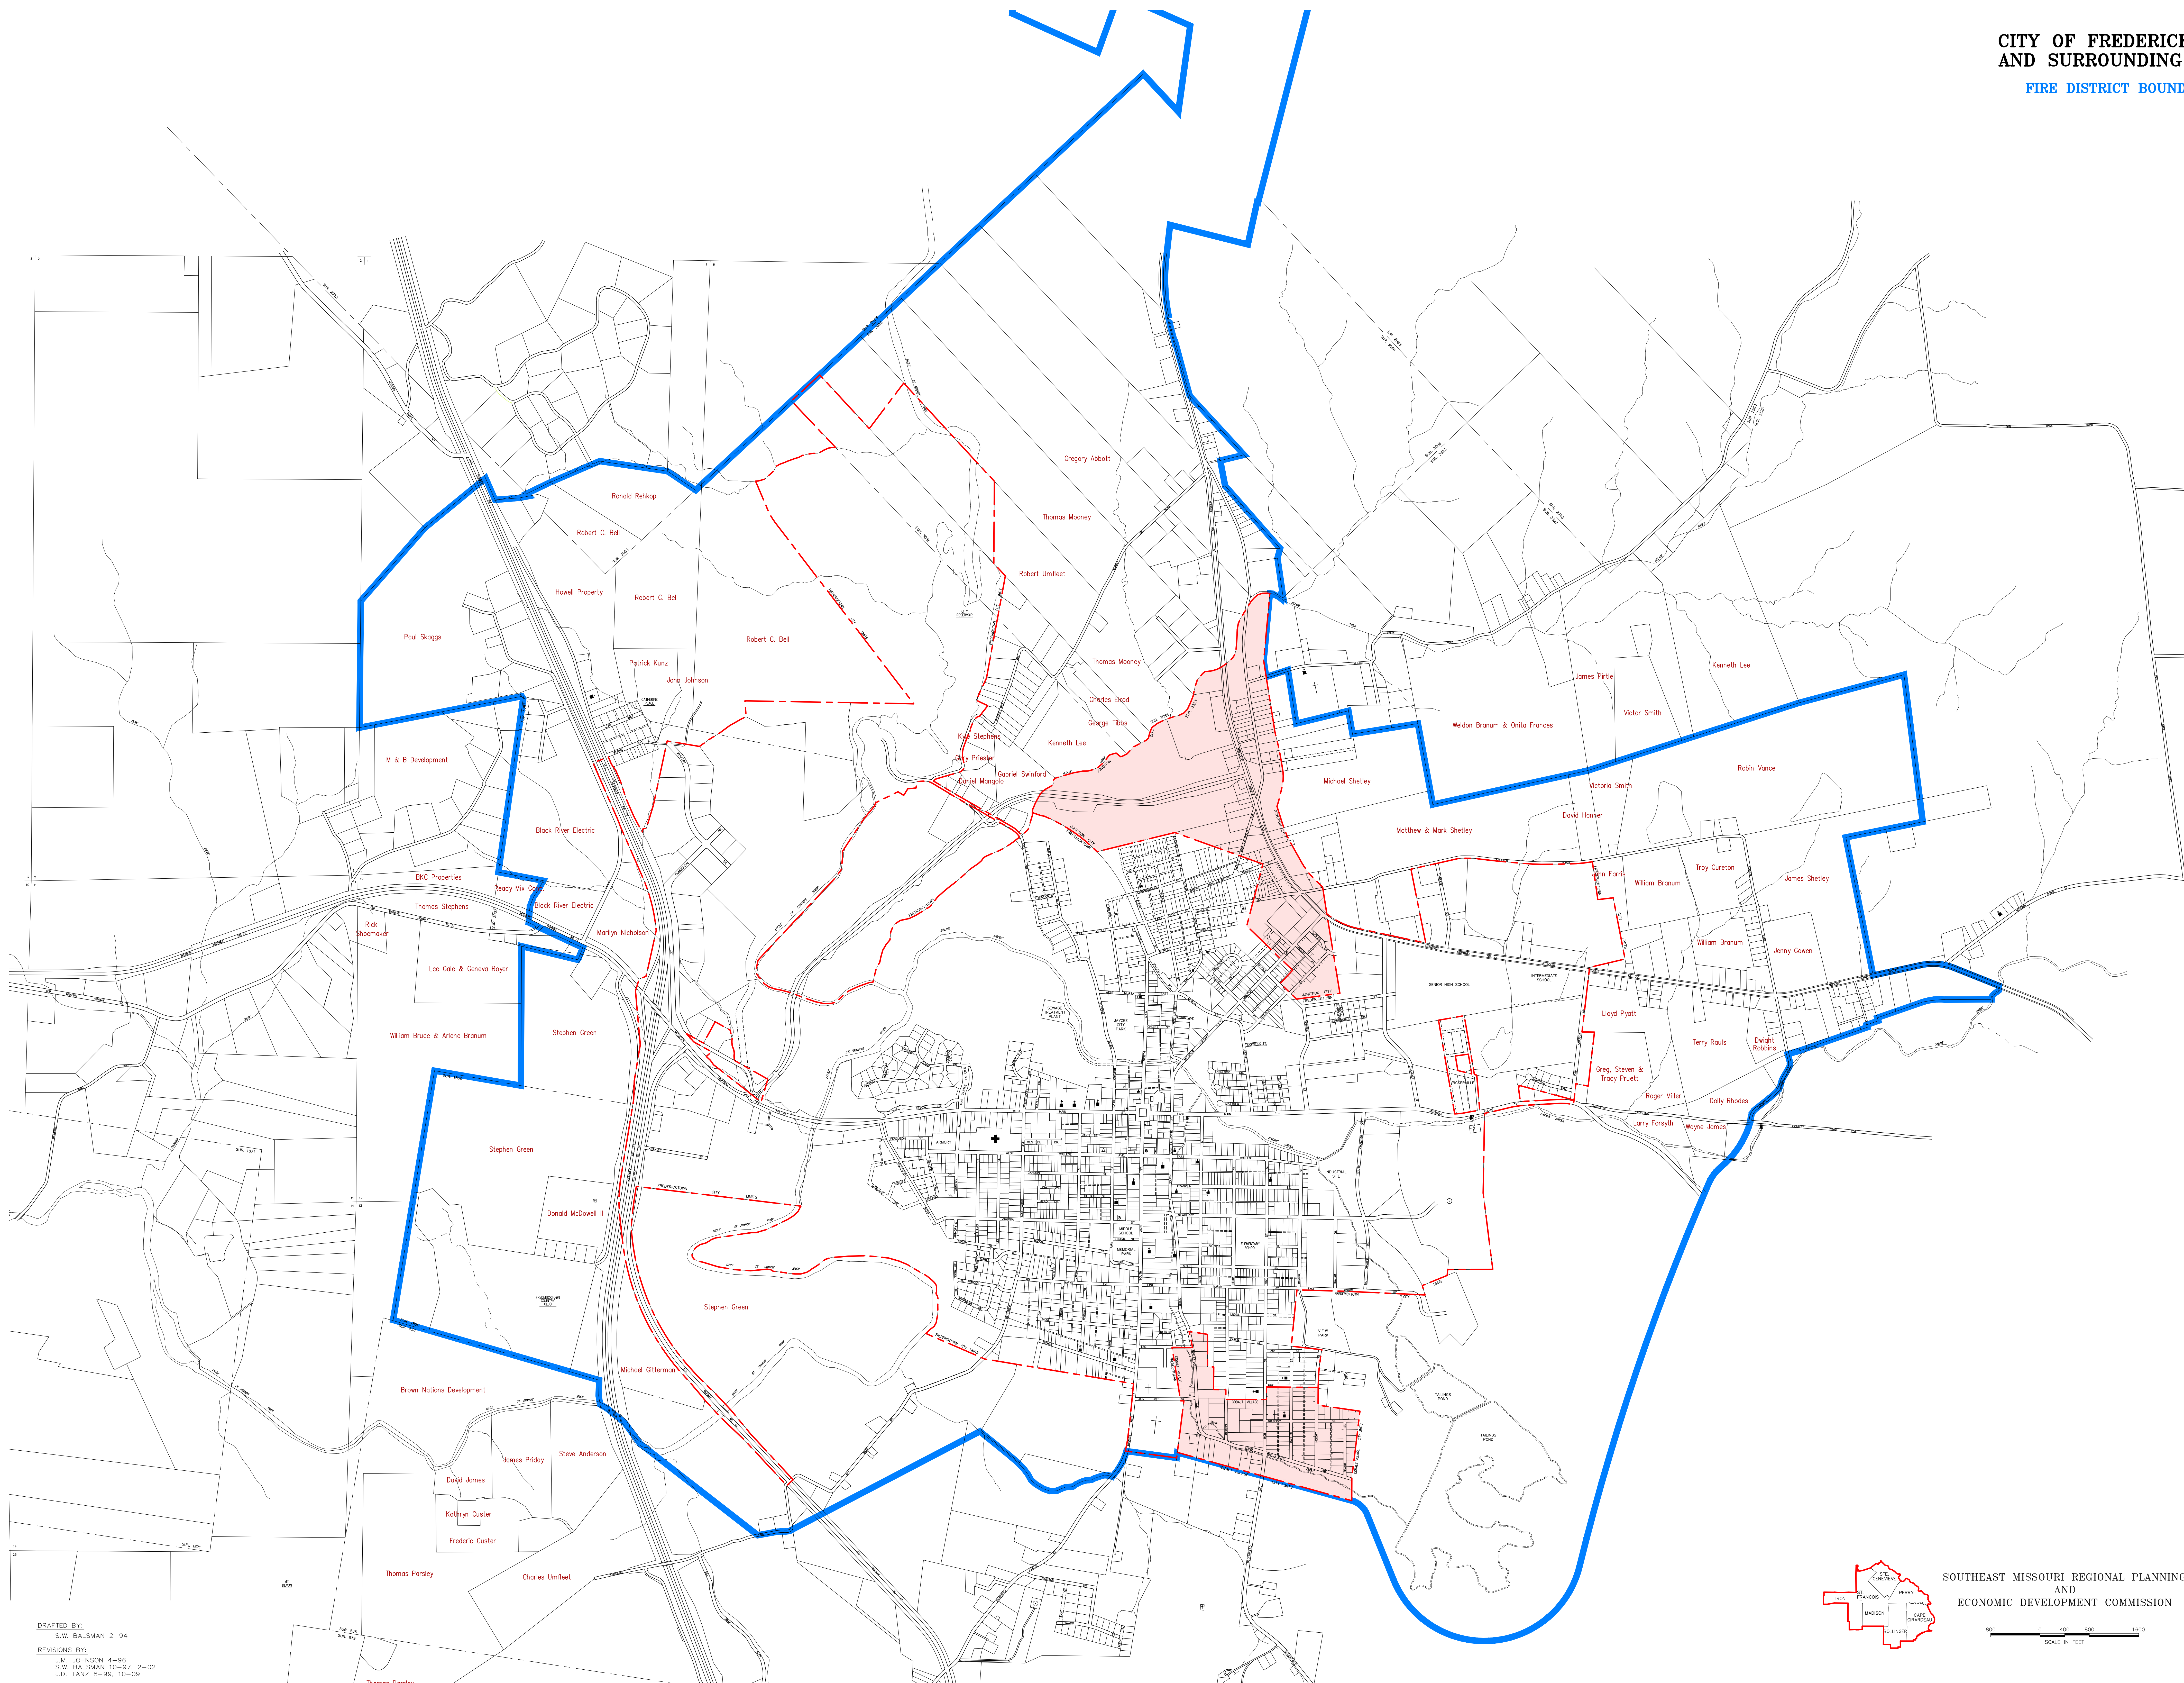

CITY OF FREDERICKTOWN
AND SURROUNDING AREA
FIRE DISTRICT BOUNDARY

DRAFTED BY:
S.W. BALSAMAN 2-94
REVISIONS BY:
J.M. JOHNSON 4-96
S.W. BALSAMAN 10-97, 2-02
J.D. TANZ 8-99, 10-09

SOUTHEAST MISSOURI REGIONAL PLANNING
AND
ECONOMIC DEVELOPMENT COMMISSION